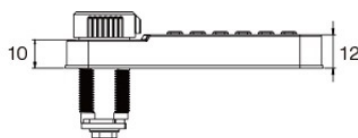

PRODUCT SHEET

Description:

Elec. Combi. Cam Lock, "VIC", $\varnothing 19 \times 20 \text{mm}$, Horizontal, RH, White All Zamak, Public/Private, W/Master Key System #07, 3 Level, Management, W/Auto-timer Function, IP65 Rating, Powered by, CR2450 Button Battery, 30.000 Cycles, CE, REACH and Rohs, Certified

Item number:

14.60.421-0

Units	Box	Carton	HS Code	Barcode
Pcs.		50	8301300000	 5704866509244

Horizontal

SISO A/S

Mileparken 11
DK-2740 Skovlunde
Denmark
VAT: DK 24786013

Phone +45 45 830 900

www.siso.dk
siso@siso.dk